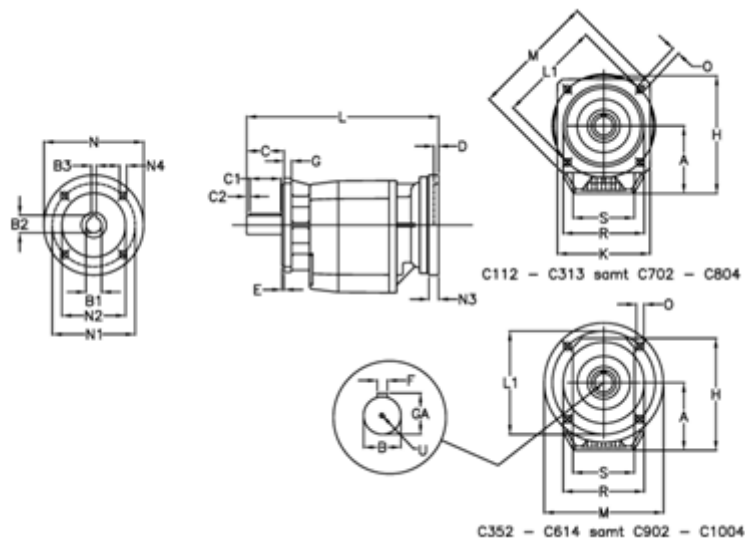

Article number: 40600707132445

Description: Helical gearbox
C703F-71,3-P112B5

Measures

A = 208.0	D = 4.5	L1 = 300	R = 262
B = 60	E = 5	M = 350	S = 250
B1 = 28	F = 18	N = 250	U = M20x42
B2 = 31.3	G = 17	N1 = 215	
B3 = 8	GA = 64.0	N2 = 180	
C = 120	H = 358.0	N3 = 0	
C1 = 90	K = 300	N4 = M12x16	
C2 = 15	L = 483.0	O = 18.0	